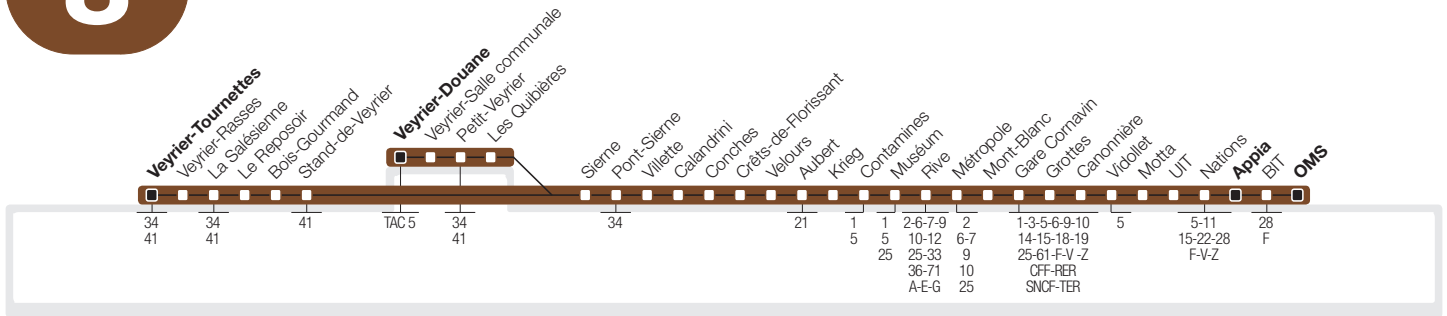

8

→ OMS – Appia – Nations – Gare Cornavin – Rive – Conches
 → Veyrier-Douane / Veyrier-Tournettes

8

→ Veyrier-Tournettes/-Douane – Conches – Rive – Gare Cornavin – Nations – Appia
 → OMS

→ **Lundi-Vendredi Direction** Veyrier-Tournettes / Veyrier-Douane

OMS		5:45	6:00	6:15	6:30	6:45	7:00	7:09	7:14	7:21	7:26	7:31	7:36	7:41	7:46	7:52	7:57	8:01	8:06	8:11	8:16	8:22	8:27	8:33
Appia		5:46	6:01	6:16	6:31	6:46	7:01	7:10	7:15	7:22	7:27	7:32	7:37	7:42	7:47	7:53	7:58	8:02	8:07	8:12	8:17	8:23	8:28	8:34
Nations		5:48	6:03	6:18	6:33	6:48	7:03	7:12	7:17	7:24	7:29	7:34	7:39	7:44	7:49	7:55	8:00	8:04	8:09	8:14	8:20	8:26	8:31	8:37
Vidollet		5:51	6:06	6:21	6:36	6:51	7:06	7:15	7:20	7:28	7:33	7:38	7:43	7:48	7:53	7:59	8:04	8:08	8:13	8:18	8:24	8:30	8:35	8:41
Gare Cornavin		5:56	6:11	6:26	6:42	6:57	7:12	7:21	7:26	7:34	7:39	7:44	7:49	7:54	7:59	8:05	8:10	8:14	8:19	8:24	8:30	8:36	8:41	8:47
Rive	5:42	6:03	6:18	6:33	6:49	7:05	7:20	7:29	7:35	7:43	7:48	7:53	7:58	8:03	8:08	8:14	8:19	8:23	8:28	8:33	8:38	8:44	8:49	8:55
Contamines	5:46	6:07	6:22	6:37	6:54	7:09	7:25	7:34	7:40	7:48	7:53	7:58	8:03	8:08	8:13	8:19	8:24	8:28	8:33	8:38	8:43	8:49	8:54	9:00
Conches	5:50	6:11	6:26	6:42	6:58	7:14	7:30	7:39	7:45	7:53	7:58	8:03	8:08	8:13	8:18	8:24	8:29	8:33	8:38	8:43	8:49	8:55	9:00	9:05
Pont-Sierne	5:52	6:13	6:28	6:43	7:00	7:15	7:32	7:41	7:47	7:55	8:00	8:05	8:10	8:15	8:20	8:26	8:31	8:35	8:40	8:45	8:50	8:56	9:01	9:07
Stand-de-Veyrier	5:54		6:30		7:03		7:35		7:50		8:03		8:13		8:23		8:34		8:43		8:53		9:04	
Veyrier-Tournettes	5:58		6:34		7:06		7:39		7:54		8:07		8:17		8:27		8:38		8:47		8:57		9:08	
Veyrier-Douane		6:16		6:47		7:19		7:45		7:59		8:09		8:19		8:30		8:39		8:49		9:00		9:11