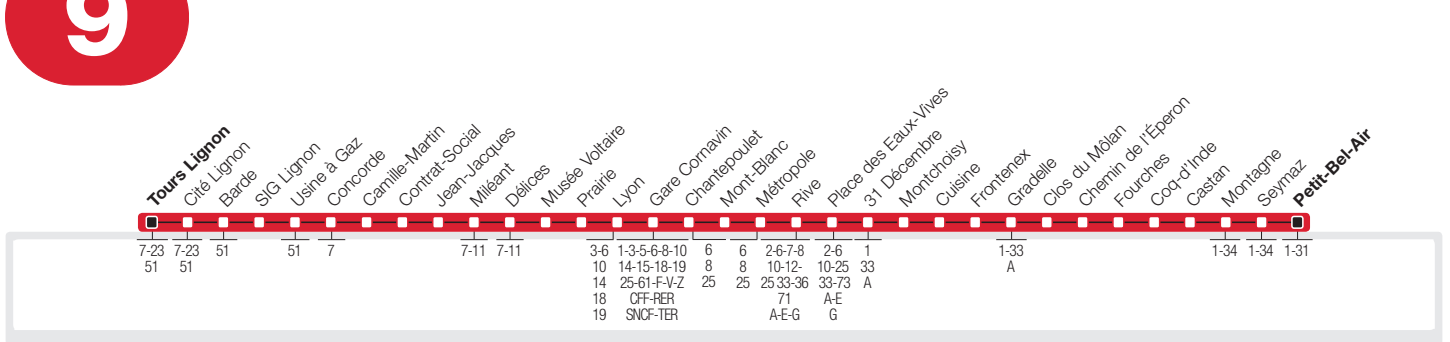

→ Petit-Bel-Air – Gradelle – Place des Eaux-Vives – Gare Cornavin – Saint-Jean
 → **Tours Lignon**

→ Tours Lignon – Saint-Jean – Gare Cornavin – Place des Eaux-Vives – Gradelle
 → **Petit-Bel-Air**

→ **Lundi-Vendredi Direction Tours Lignon**

→ **Lundi-Vendredi Direction Tours Lignon**

Petit-Bel-Air	20:23	20:38	20:53	21:10	21:30	21:50	22:10	22:30	22:50	23:10	23:30	23:55	n00:20	n00:50	n01:20
Gradelle	20:29	20:44	20:59	21:16	21:36	21:56	22:16	22:36	22:56	23:16	23:36	00:01	n00:26	n00:56	n01:26
Place des Eaux-Vives	20:36	20:51	21:06	21:23	21:43	22:03	22:23	22:43	23:03	23:23	23:43	00:08	n00:33	n01:03	n01:33
Gare Cornavin	20:45	21:00	21:15	21:32	21:52	22:12	22:31	22:51	23:11	23:31	23:51	00:16	n00:41	n01:11	n01:41
Délices	20:50	21:05	21:20	21:37	21:57	22:17	22:36	22:56	23:16	23:36	23:55	00:20			
Contrat-Social	20:53	21:08	21:23	21:40	22:00	22:20	22:40	23:00	23:20	23:39	23:59	00:24			
SIG Lignon	20:59	21:14	21:29	21:45	22:05	22:25	22:45	23:04	23:24	23:44	00:03	00:28			
Tours Lignon	21:03	21:18	21:33	21:49	22:09	22:29	22:49	23:08	23:28	23:48	00:07	00:32			