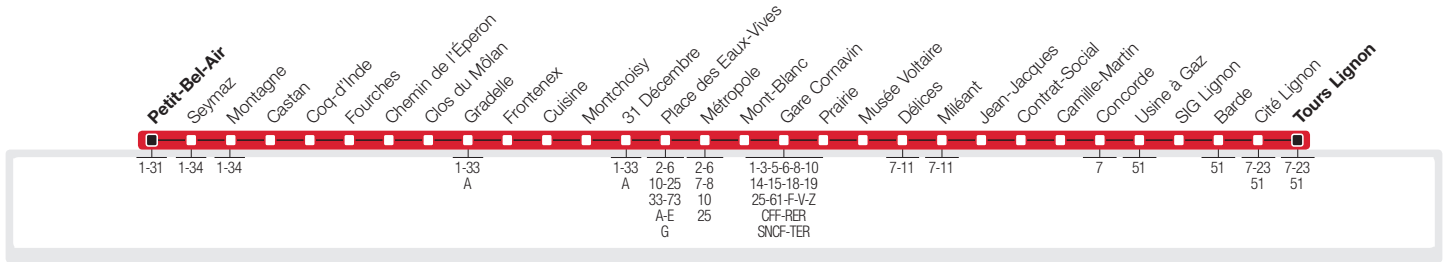

→ Petit-Bel-Air – Gradelle – Place des Eaux-Vives – Gare Cornavin – Saint-Jean
 → **Tours Lignon**

→ Tours Lignon – Saint-Jean – Gare Cornavin – Place des Eaux-Vives – Gradelle
 → **Petit-Bel-Air**

→ **Lundi-Vendredi Direction Tours Lignon**

→ **Lundi-Vendredi Direction Tours Lignon**

Petit-Bel-Air	20:23	20:38	20:53	21:10	21:30	21:50	22:10	22:30	22:50	23:10	23:30	23:55	n00:20	n00:50	n01:20
Gradelle	20:29	20:44	20:59	21:16	21:36	21:56	22:16	22:36	22:56	23:16	23:36	00:01	n00:26	n00:56	n01:26
Place des Eaux-Vives	20:36	20:51	21:06	21:23	21:43	22:03	22:23	22:43	23:03	23:23	23:43	00:08	n00:33	n01:03	n01:33
Gare Cornavin	20:45	21:00	21:15	21:32	21:52	22:12	22:31	22:51	23:11	23:31	23:51	00:16	n00:41	n01:11	n01:41
Délices	20:50	21:05	21:20	21:37	21:57	22:17	22:36	22:56	23:16	23:36	23:55	00:20			
Contrat-Social	20:53	21:08	21:23	21:40	22:00	22:20	22:40	23:00	23:20	23:39	23:59	00:24			
SIG Lignon	20:59	21:14	21:29	21:45	22:05	22:25	22:45	23:04	23:24	23:44	00:03	00:28			
Tours Lignon	21:03	21:18	21:33	21:49	22:09	22:29	22:49	23:08	23:28	23:48	00:07	00:32			