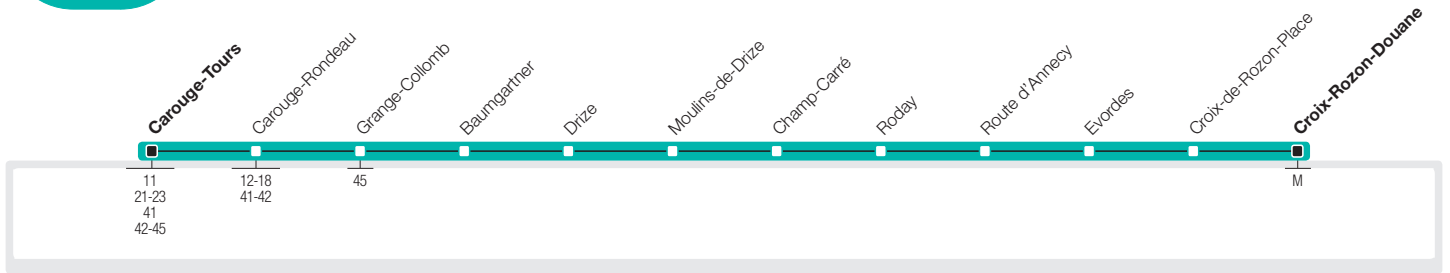

44

→ Carouge-Tours – Drize
→ **Croix-de-Rozon**

44

→ Croix-de-Rozon – Drize
→ **Carouge-Tours**

→ **Lundi-Vendredi Direction** Croix-de-Rozon-Douane

| | | | | | | | | | | | | | | | | | | | | | | | | |
|------------------------------|------|------|------|------|------|------|------|------|------|------|------|------|------|-------|-------|-------|-------|-------|-------|-------|-------|-------|-------|-------|
| Carouge-Tours | 5:54 | 6:28 | 6:47 | 7:04 | 7:16 | 7:32 | 7:50 | 8:07 | 8:24 | 8:38 | 8:53 | 9:16 | 9:42 | 10:10 | 10:40 | 11:09 | 11:37 | 11:59 | 12:23 | 12:49 | 13:10 | 13:40 | 14:10 | 14:40 |
| Carouge-Rondeau | 5:57 | 6:31 | 6:50 | 7:07 | 7:19 | 7:36 | 7:54 | 8:11 | 8:28 | 8:42 | 8:56 | 9:19 | 9:45 | 10:13 | 10:44 | 11:13 | 11:41 | 12:03 | 12:27 | 12:52 | 13:14 | 13:44 | 14:14 | 14:44 |
| Moulins-de-Drize | 6:00 | 6:34 | 6:53 | 7:10 | 7:23 | 7:40 | 7:58 | 8:14 | 8:31 | 8:45 | 9:00 | 9:23 | 9:49 | 10:17 | 10:47 | 11:16 | 11:45 | 12:06 | 12:30 | 12:56 | 13:17 | 13:47 | 14:17 | 14:47 |
| Croix-de-Rozon-Douane | 6:05 | 6:40 | 6:59 | 7:16 | 7:29 | 7:46 | 8:04 | 8:20 | 8:37 | 8:51 | 9:06 | 9:29 | 9:55 | 10:23 | 10:53 | 11:22 | 11:51 | 12:12 | 12:36 | 13:01 | 13:23 | 13:53 | 14:23 | 14:53 |

| | |
|------------------------------|-------|
| Carouge-Tours | 00:23 |
| Carouge-Rondeau | 00:25 |
| Moulins-de-Drize | 00:28 |
| Croix-de-Rozon-Douane | 00:33 |

→ **Dimanche Direction** Croix-de-Rozon-Douane