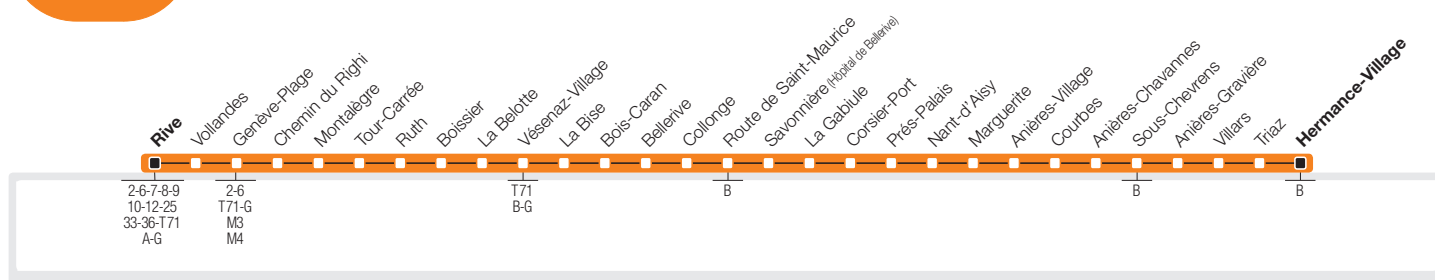

→ Rive – Vézenaz – Collonge-Bellerive – Corsier-Port – Anières
 → **Hermance**

→ Hermance – Anières – Corsier-Port – Collonge-Bellerive – Vézenaz
 → **Rive**

→ **Lundi-Vendredi Direction Hermance-Village**

Rive	5:25	5:45	6:05	6:24	6:35	6:45	7:05	7:13	7:21	7:29	7:37	7:46	7:54	8:03	8:10	8:23	8:34	8:53	9:13	9:33	10:03	10:33	11:03	11:35
Genève-Plage	5:29	5:49	6:09	6:28	6:39	6:49	7:09	7:17	7:25	7:33	7:41	7:50	7:58	8:07	8:14	8:27	8:38	8:57	9:17	9:37	10:07	10:37	11:07	11:39
Vézenaz-Village	5:34	5:54	6:14	6:33	6:45	6:55	7:15	7:23	7:31	7:40	7:48	7:57	8:05	8:14	8:21	8:34	8:45	9:04	9:24	9:43	10:13	10:43	11:13	11:46
Collonge	5:38	5:58	6:19	6:38	6:49	6:59	7:20	7:28	7:36	7:45	7:53	8:01	8:09	8:19	8:26	8:39	8:50	9:09	9:28	9:48	10:18	10:48	11:18	11:51
Corsier-Port	5:41	6:01	6:22	6:41	6:52	7:02	7:23	7:31	7:39	7:48	7:56	8:04	8:12	8:22	8:29	8:42	8:53	9:12	9:31	9:51	10:21	10:51	11:21	11:55
Anières-Village	5:44	6:04	6:24	6:44	6:55	7:05	7:26	7:34	7:42	7:51	7:59	8:07	8:15	8:25	8:32	8:45	8:56	9:15	9:34	9:54	10:24	10:54	11:24	11:59
Hermance-Village	5:49	6:09	6:29	6:49	7:00	7:11	7:31	7:39	7:47	7:56	8:04	8:13	8:21	8:30	8:37	8:50	9:01	9:20	9:39	9:59	10:29	10:59	11:29	12:05