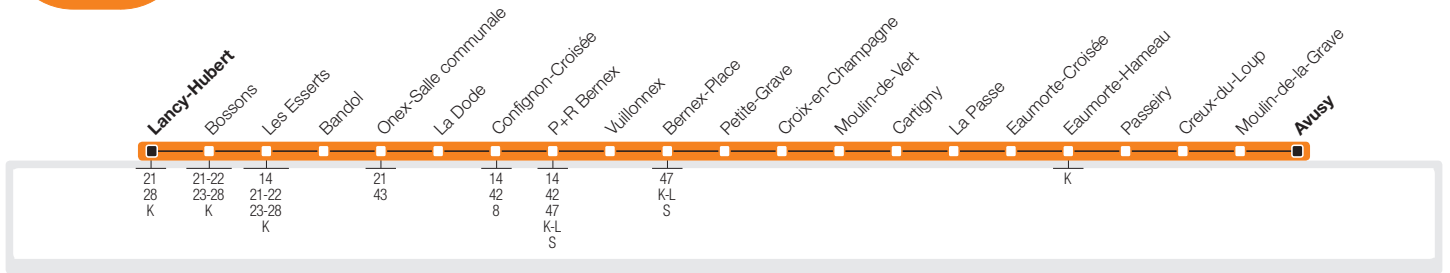

→ Lancy-Hubert – Onex – Bernex – Cartigny  
→ **Avusy**

→ Avusy – Cartigny – Bernex – Onex  
→ **Lancy-Hubert**

→ **Lundi-Vendredi Direction Avusy**

Lancy-Hubert	5:12	5:42	6:12	6:41	7:00	7:20	7:41	8:01	8:21	8:41	9:08	9:39	10:10	10:42	11:12	11:33	12:06	12:40	13:10	13:42	14:10	14:40	15:10	15:40
Les Esserts	5:14	5:44	6:14	6:44	7:03	7:23	7:45	8:05	8:25	8:44	9:11	9:42	10:13	10:45	11:15	11:36	12:09	12:43	13:13	13:45	14:13	14:43	15:13	15:43
Confignon-Croisée	5:20	5:50	6:21	6:51	7:10	7:30	7:52	8:12	8:32	8:51	9:18	9:49	10:20	10:52	11:22	11:43	12:16	12:50	13:20	13:52	14:20	14:50	15:20	15:50
Bernex-Place	5:24	5:54	6:24	6:55	7:14	7:34	7:56	8:16	8:36	8:55	9:22	9:53	10:24	10:56	11:26	11:47	12:20	12:54	13:24	13:56	14:24	14:54	15:24	15:54
Cartigny	5:32	6:02	6:33	7:04	7:23	7:43	8:04	8:24	8:44	9:04	9:31	10:01	10:32	11:04	11:35	11:56	12:29	13:03	13:33	14:05	14:33	15:02	15:33	16:03
<b>Avusy</b>	5:39	6:09	6:40	7:11	7:30	7:50	8:11	8:31	8:51	9:11	9:38	10:08	10:39	11:11	11:42	12:03	12:36	13:10	13:40	14:12	14:40	15:09	15:40	16:10