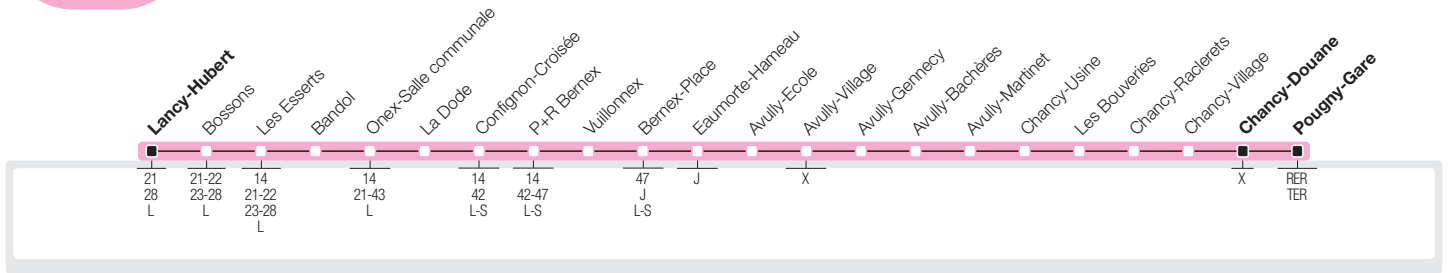

→ Lancy-Hubert – Onex – Bernex – Avully  
 → **Chancy / Pougny**

→ Pougny / Chancy – Avully – Bernex – Onex  
 → **Lancy-Hubert**

→ **Lundi-Vendredi Direction Chancy-Douane / Pougny-Gare**

|                      |      |      |      |      |      |      |      |      |      |      |      |       |       |       |       |       |       |       |       |       |       |       |       |       |
|----------------------|------|------|------|------|------|------|------|------|------|------|------|-------|-------|-------|-------|-------|-------|-------|-------|-------|-------|-------|-------|-------|
| Lancy-Hubert         | 5:25 | 5:56 | 6:25 | 6:50 | 7:10 | 7:30 | 7:52 | 8:11 | 8:31 | 8:53 | 9:23 | 9:55  | 10:25 | 10:55 | 11:30 | 11:55 | 12:25 | 12:55 | 13:23 | 13:55 | 14:25 | 14:55 | 15:25 | 15:48 |
| Les Esserts          | 5:27 | 5:58 | 6:27 | 6:53 | 7:13 | 7:34 | 7:56 | 8:15 | 8:34 | 8:56 | 9:26 | 9:58  | 10:28 | 10:58 | 11:33 | 11:58 | 12:28 | 12:58 | 13:26 | 13:58 | 14:28 | 14:58 | 15:28 | 15:51 |
| Confignon-Croisée    | 5:33 | 6:05 | 6:34 | 7:00 | 7:20 | 7:41 | 8:03 | 8:22 | 8:41 | 9:03 | 9:33 | 10:05 | 10:35 | 11:05 | 11:40 | 12:05 | 12:35 | 13:05 | 13:33 | 14:05 | 14:35 | 15:05 | 15:35 | 15:58 |
| Bernex-Place         | 5:37 | 6:08 | 6:38 | 7:04 | 7:24 | 7:45 | 8:07 | 8:26 | 8:45 | 9:07 | 9:37 | 10:09 | 10:39 | 11:09 | 11:44 | 12:09 | 12:39 | 13:09 | 13:37 | 14:09 | 14:39 | 15:09 | 15:39 | 16:02 |
| Avully-Village       | 5:45 | 6:17 | 6:46 | 7:12 | 7:32 | 7:54 | 8:16 | 8:35 | 8:54 | 9:16 | 9:46 | 10:17 | 10:47 | 11:17 | 11:52 | 12:17 | 12:48 | 13:18 | 13:46 | 14:18 | 14:48 | 15:17 | 15:49 | 16:12 |
| <b>Chancy-Douane</b> | 5:53 | 6:25 | 6:55 | 7:21 | 7:41 | 8:02 | 8:24 | 8:43 | 9:03 | 9:24 | 9:54 | 10:26 | 10:56 | 11:26 | 12:01 | 12:26 | 12:56 | 13:26 | 13:55 | 14:27 | 14:56 | 15:26 | 15:58 | 16:21 |
| <b>Pougny-Gare</b>   |      | 6:27 | 6:57 | 7:23 |      |      | 8:26 |      |      |      |      |       |       |       |       |       | 12:58 | 13:28 | 13:56 |       |       |       |       |       |