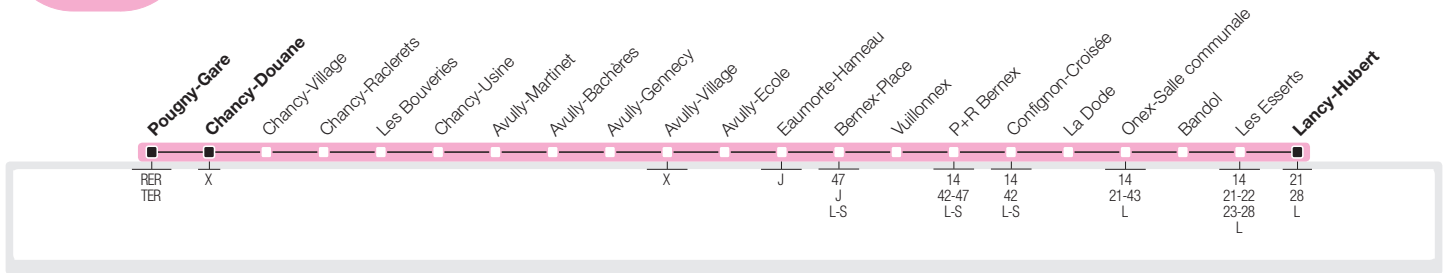

→ Lancy-Hubert – Onex – Bernex – Avully  
 → **Chancy / Pougny**

→ Pougny / Chancy – Avully – Bernex – Onex  
 → **Lancy-Hubert**

→ **Lundi-Vendredi Direction Chancy-Douane / Pougny-Gare**

|                      |      |      |      |      |      |      |      |      |      |      |      |       |       |       |       |       |       |       |       |       |       |       |       |       |
|----------------------|------|------|------|------|------|------|------|------|------|------|------|-------|-------|-------|-------|-------|-------|-------|-------|-------|-------|-------|-------|-------|
| Lancy-Hubert         | 5:25 | 5:56 | 6:25 | 6:50 | 7:10 | 7:30 | 7:52 | 8:11 | 8:31 | 8:53 | 9:23 | 9:55  | 10:25 | 10:55 | 11:30 | 11:55 | 12:25 | 12:55 | 13:23 | 13:55 | 14:25 | 14:55 | 15:25 | 15:48 |
| Les Esserts          | 5:27 | 5:58 | 6:27 | 6:53 | 7:13 | 7:34 | 7:56 | 8:15 | 8:34 | 8:56 | 9:26 | 9:58  | 10:28 | 10:58 | 11:33 | 11:58 | 12:28 | 12:58 | 13:26 | 13:58 | 14:28 | 14:58 | 15:28 | 15:51 |
| Confignon-Croisée    | 5:33 | 6:05 | 6:34 | 7:00 | 7:20 | 7:41 | 8:03 | 8:22 | 8:41 | 9:03 | 9:33 | 10:05 | 10:35 | 11:05 | 11:40 | 12:05 | 12:35 | 13:05 | 13:33 | 14:05 | 14:35 | 15:05 | 15:35 | 15:58 |
| Bernex-Place         | 5:37 | 6:08 | 6:38 | 7:04 | 7:24 | 7:45 | 8:07 | 8:26 | 8:45 | 9:07 | 9:37 | 10:09 | 10:39 | 11:09 | 11:44 | 12:09 | 12:39 | 13:09 | 13:37 | 14:09 | 14:39 | 15:09 | 15:39 | 16:02 |
| Avully-Village       | 5:45 | 6:17 | 6:46 | 7:12 | 7:32 | 7:54 | 8:16 | 8:35 | 8:54 | 9:16 | 9:46 | 10:17 | 10:47 | 11:17 | 11:52 | 12:17 | 12:48 | 13:18 | 13:46 | 14:18 | 14:48 | 15:17 | 15:49 | 16:12 |
| <b>Chancy-Douane</b> | 5:53 | 6:25 | 6:55 | 7:21 | 7:41 | 8:02 | 8:24 | 8:43 | 9:03 | 9:24 | 9:54 | 10:26 | 10:56 | 11:26 | 12:01 | 12:26 | 12:56 | 13:26 | 13:55 | 14:27 | 14:56 | 15:26 | 15:58 | 16:21 |
| <b>Pougny-Gare</b>   |      | 6:27 | 6:57 | 7:23 |      |      | 8:26 |      |      |      |      |       |       |       |       |       | 12:58 | 13:28 | 13:56 |       |       |       |       |       |