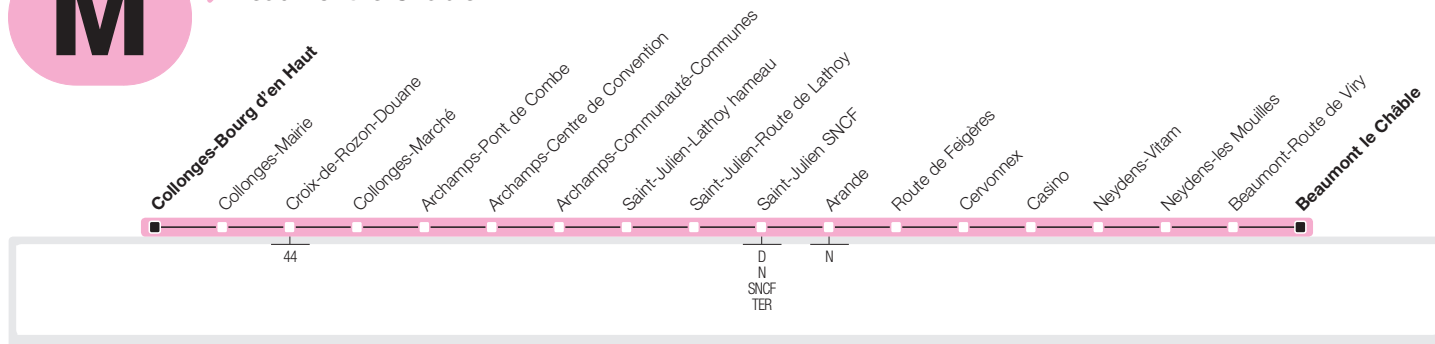

→ Collonges-Bourg d'en Haut – Archamps – Saint-Julien SNCF – Neydens-Vitam
 → **Beaumont le Châble**

→ Beaumont le Châble – Neydens-Vitam – Saint-Julien SNCF – Archamps
 → **Collonges-Bourg d'en Haut**

→ **Lundi-Vendredi Direction Beaumont le Châble**

| | | | | | | | | | | | | | | | | | | | | | | |
|----------------------------|------|------|------|------|------|------|------|------|-------|-------|-------|-------|-------|-------|-------|-------|-------|-------|-------|-------|-------|-------|
| Collonges-Bourg d'en Haut | 5:00 | 6:05 | 6:44 | 7:14 | 7:44 | 8:19 | 8:49 | 9:15 | 9:55 | 10:53 | 12:00 | 13:00 | 13:55 | 14:55 | 15:49 | 16:28 | 16:58 | 17:31 | 18:03 | 18:33 | 19:06 | 19:52 |
| Croix-de-Rozon-Douane | 5:03 | 6:08 | 6:49 | 7:19 | 7:49 | 8:24 | 8:54 | 9:20 | 9:59 | 10:57 | 12:04 | 13:04 | 13:59 | 14:59 | 15:53 | 16:33 | 17:03 | 17:36 | 18:08 | 18:38 | 19:11 | 19:56 |
| Archamps-Pont de Combe | 5:06 | 6:11 | 6:52 | 7:22 | 7:52 | 8:27 | 8:57 | 9:23 | 10:03 | 11:01 | 12:08 | 13:08 | 14:03 | 15:03 | 15:57 | 16:37 | 17:07 | 17:40 | 18:12 | 18:41 | 19:14 | 19:59 |
| Saint-Julien-Lathoy hameau | 5:13 | 6:19 | 7:00 | 7:30 | 8:00 | 8:35 | 9:05 | 9:31 | 10:11 | 11:09 | 12:16 | 13:16 | 14:11 | 15:11 | 16:05 | 16:46 | 17:16 | 17:49 | 18:21 | 18:50 | 19:23 | 20:08 |
| Saint-Julien SNCF | 5:17 | 6:22 | 7:03 | 7:34 | 8:04 | 8:39 | 9:09 | 9:35 | 10:14 | 11:13 | 12:20 | 13:20 | 14:15 | 15:15 | 16:09 | 16:49 | 17:19 | 17:52 | 18:24 | 18:53 | 19:26 | 20:11 |
| Neydens-Vitam | 5:23 | 6:29 | 7:09 | 7:40 | 8:10 | 8:45 | 9:15 | 9:41 | 10:21 | 11:19 | 12:26 | 13:27 | 14:22 | 15:22 | 16:16 | 16:58 | 17:28 | 18:01 | 18:33 | 19:00 | 19:33 | 20:18 |
| Beaumont le Châble | 5:30 | 6:36 | 7:16 | 7:47 | 8:17 | 8:52 | 9:22 | 9:48 | 10:28 | 11:26 | 12:33 | 13:34 | 14:29 | 15:29 | 16:23 | 17:06 | 17:36 | 18:09 | 18:41 | 19:08 | 19:41 | 20:26 |