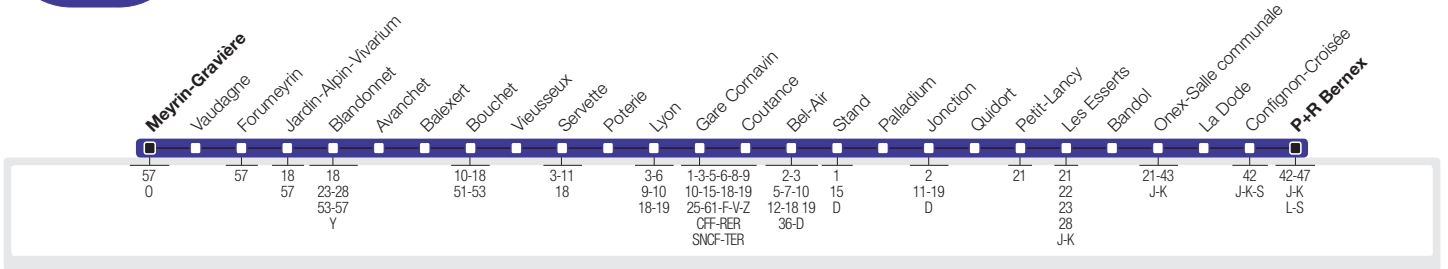

14

→ P+R Bernex – Petit-Lancy – Jonction – Stand – Bel-Air – Gare Cornavin – Servette
 → Meyrin-Gravière

14

→ Meyrin-Gravière – Servette – Gare Cornavin – Bel-Air – Stand – Jonction – Petit-Lancy
 → P+R Bernex

➔ Lundi-Vendredi Direction Meyrin-Gravière

Table with 23 columns (times) and 8 rows (stations: P+R Bernex, Les Esserts, Jonction, Bel-Air, Gare Cornavin, Servette, Blandonnet, Meyrin-Gravière).

Table with 23 columns (times) and 8 rows (stations: P+R Bernex, Les Esserts, Jonction, Bel-Air, Gare Cornavin, Servette, Blandonnet, Meyrin-Gravière).