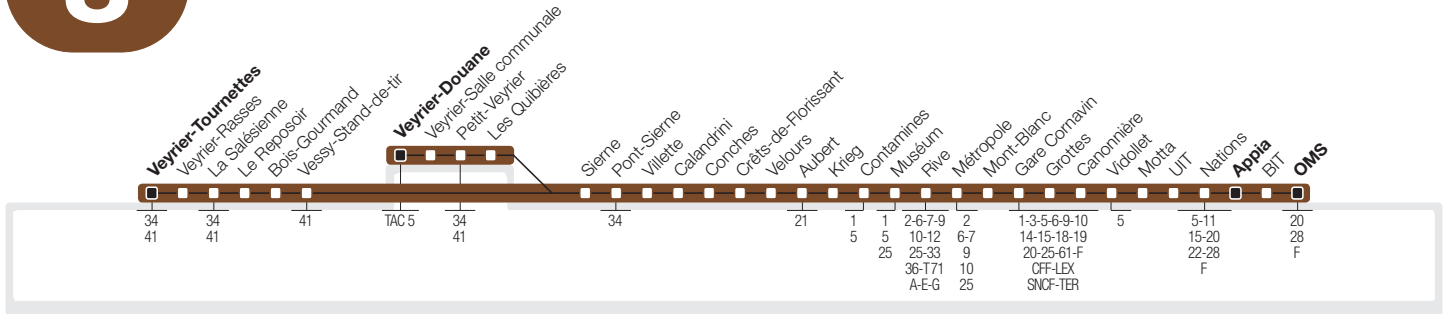

8

→ Veyrier-Tournettes / Veyrier-Douane – Conches – Rive – Gare Cornavin – Nations – Appia
→ OMS

→ **Lundi-Vendredi Direction** Veyrier-Tournettes / Veyrier-Douane