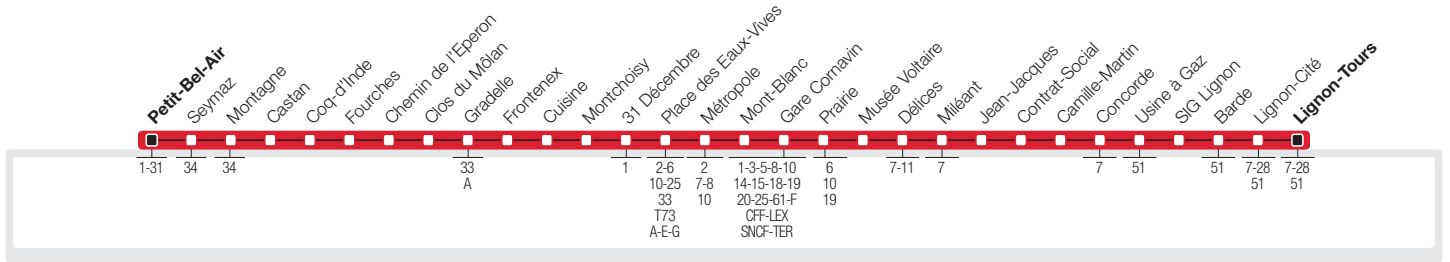

→ Petit-Bel-Air – Gradelle – Place des Eaux-Vives – Gare Cornavin – Saint-Jean
 → **Lignon**

→ Lignon – Saint-Jean – Gare Cornavin – Place des Eaux-Vives – Gradelle
 → **Petit-Bel-Air**

→ **Lundi-Vendredi Direction Lignon-Tours**

→ Lundi-Vendredi Direction Lignon-Tours

Petit-Bel-Air	20:20	20:36	20:52	21:08	21:28	21:48	22:08	22:28	22:48	23:08	23:28	23:48	00:08	n00:22	n00:52	n01:22
Gradelle	20:26	20:42	20:58	21:14	21:34	21:54	22:14	22:34	22:54	23:14	23:34	23:54	00:14	n00:28	n00:58	n01:28
Place des Eaux-Vives	20:34	20:50	21:05	21:21	21:41	22:01	22:21	22:41	23:01	23:21	23:41	00:01	00:21	n00:35	n01:05	n01:35
Gare Cornavin	20:43	20:58	21:14	21:30	21:50	22:09	22:29	22:49	23:09	23:29	23:49	00:09	00:29	n00:43	n01:13	n01:43
Délices	20:48	21:03	21:19	21:35	21:55	22:14	22:34	22:54	23:13	23:33	23:53	00:13	00:33			
Contrat-Social	20:51	21:06	21:22	21:38	21:58	22:17	22:37	22:57	23:16	23:36	23:56	00:16	00:36			
SIG Lignon	20:56	21:11	21:27	21:43	22:03	22:22	22:42	23:02	23:21	23:41	00:01	00:21	00:41			
Lignon-Tours	21:00	21:15	21:31	21:47	22:07	22:26	22:46	23:06	23:25	23:45	00:05	00:25	00:45			