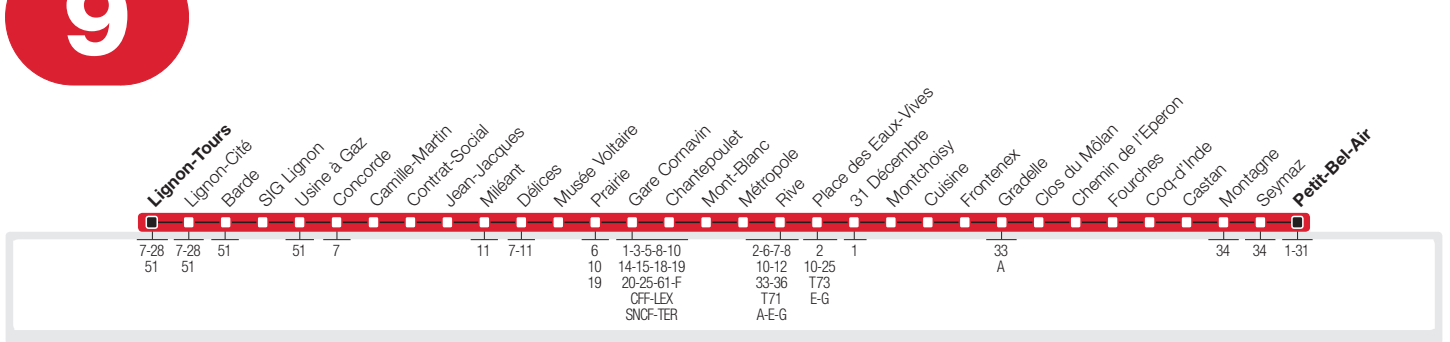

→ Petit-Bel-Air – Gradelle – Place des Eaux-Vives – Gare Cornavin – Saint-Jean
 → **Lignon**

→ Lignon – Saint-Jean – Gare Cornavin – Place des Eaux-Vives – Gradelle
 → **Petit-Bel-Air**

→ **Lundi-Vendredi Direction Lignon-Tours**

→ Lundi-Vendredi Direction Lignon-Tours

Petit-Bel-Air	20:20	20:36	20:52	21:08	21:28	21:48	22:08	22:28	22:48	23:08	23:28	23:48	00:08	n00:22	n00:52	n01:22
Gradelle	20:26	20:42	20:58	21:14	21:34	21:54	22:14	22:34	22:54	23:14	23:34	23:54	00:14	n00:28	n00:58	n01:28
Place des Eaux-Vives	20:34	20:50	21:05	21:21	21:41	22:01	22:21	22:41	23:01	23:21	23:41	00:01	00:21	n00:35	n01:05	n01:35
Gare Cornavin	20:43	20:58	21:14	21:30	21:50	22:09	22:29	22:49	23:09	23:29	23:49	00:09	00:29	n00:43	n01:13	n01:43
Délices	20:48	21:03	21:19	21:35	21:55	22:14	22:34	22:54	23:13	23:33	23:53	00:13	00:33			
Contrat-Social	20:51	21:06	21:22	21:38	21:58	22:17	22:37	22:57	23:16	23:36	23:56	00:16	00:36			
SIG Lignon	20:56	21:11	21:27	21:43	22:03	22:22	22:42	23:02	23:21	23:41	00:01	00:21	00:41			
Lignon-Tours	21:00	21:15	21:31	21:47	22:07	22:26	22:46	23:06	23:25	23:45	00:05	00:25	00:45			