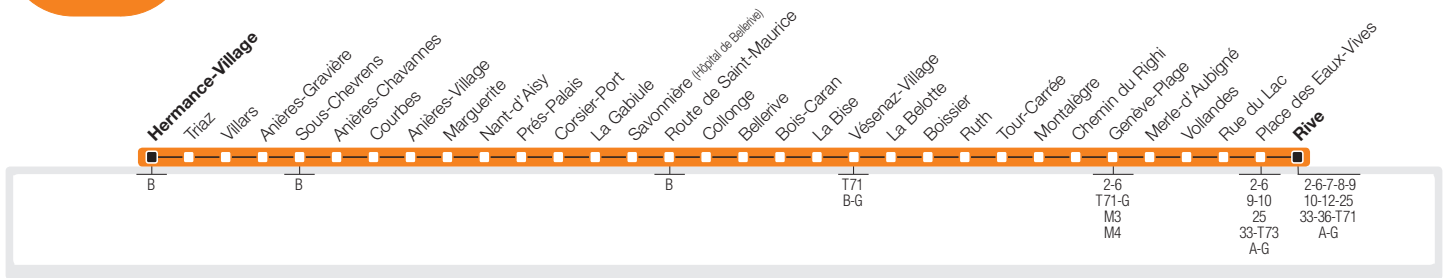

→ Rive – Vézenaz – Collonge-Bellerive – Corsier-Port – Anières
 → **Hermance**

→ Hermance – Anières – Corsier-Port – Collonge-Bellerive – Vézenaz
 → **Rive**

→ **Lundi-Vendredi Direction Hermance-Village**

Rive	5:25	5:45	6:05	6:24	6:35	6:45	7:05	7:13	7:21	7:29	7:37	7:46	7:54	8:03	8:10	8:23	8:34	8:53	9:13	9:33	10:03	10:33	11:03	11:35
Genève-Plage	5:28	5:48	6:08	6:27	6:39	6:49	7:09	7:17	7:25	7:33	7:42	7:51	7:59	8:07	8:14	8:27	8:38	8:57	9:17	9:37	10:07	10:37	11:07	11:39
Vézenaz-Village	5:34	5:54	6:14	6:33	6:45	6:55	7:15	7:23	7:31	7:40	7:48	7:57	8:05	8:14	8:21	8:34	8:45	9:04	9:24	9:43	10:13	10:43	11:13	11:46
Collonge	5:38	5:58	6:18	6:37	6:49	6:59	7:20	7:28	7:36	7:45	7:53	8:02	8:10	8:19	8:26	8:39	8:50	9:09	9:28	9:48	10:18	10:48	11:18	11:52
Corsier-Port	5:40	6:00	6:21	6:40	6:52	7:02	7:23	7:31	7:39	7:48	7:56	8:05	8:13	8:22	8:29	8:42	8:53	9:12	9:31	9:51	10:21	10:51	11:21	11:55
Anières-Village	5:42	6:03	6:24	6:43	6:54	7:04	7:26	7:34	7:42	7:51	7:59	8:08	8:16	8:24	8:31	8:44	8:56	9:15	9:34	9:54	10:24	10:54	11:24	11:58
Hermance-Village	5:47	6:07	6:28	6:48	6:59	7:10	7:31	7:39	7:47	7:56	8:04	8:13	8:21	8:30	8:37	8:50	9:01	9:20	9:39	9:59	10:29	10:59	11:29	12:04