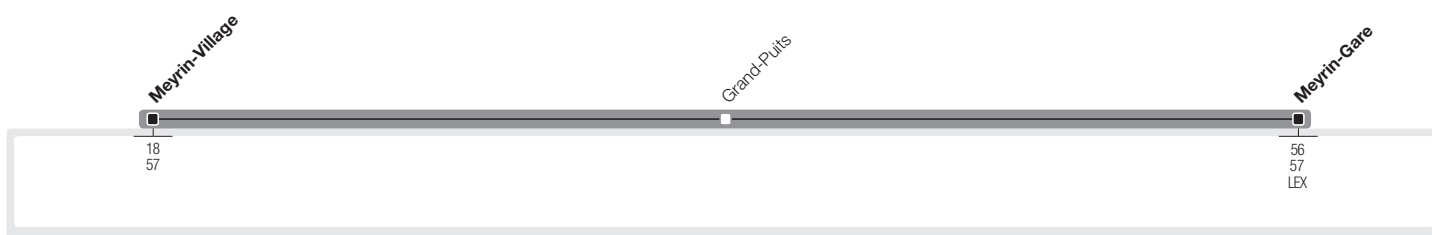

→ Meyrin-Gare
→ **Meyrin-Village**

→ Meyrin-Village
→ **Meyrin-Gare**

→ **Lundi-Vendredi Direction Meyrin-Village**

Meyrin-Gare	6:59	7:28	7:58	8:29	8:59	15:59	16:29	16:59	17:29	17:57
Vieux-Bureau	7:04	7:33	8:03	8:34	9:04	16:04	16:34	17:04	17:34	18:02
Meyrin-Village	7:09	7:38	8:08	8:39	9:09	16:09	17:39	17:09	17:39	18:07

→ **Samedi Direction Meyrin-Village**

Meyrin-Gare	13:59	14:29	14:59	15:28	15:59	16:28
Vieux-Bureau	14:04	14:34	15:04	15:33	16:04	16:33
Meyrin-Village	14:09	14:39	15:09	15:38	16:09	16:38

→ **Lundi-Vendredi Direction Meyrin-Gare**

Meyrin-Village	6:53	7:20	7:48	8:17	8:46	15:53	16:23	16:53	17:21	17:51
Grand-Puits	6:55	7:22	7:51	8:19	8:48	15:55	16:25	16:55	17:23	17:53
Meyrin-Gare	6:59	7:26	7:56	8:23	8:52	15:59	16:29	16:59	17:27	17:57

→ **Samedi Direction Meyrin-Gare**

Meyrin-Village	13:53	14:17	14:53	15:22	15:52	16:21
Grand-Puits	13:55	14:19	14:55	15:24	15:54	16:23
Meyrin-Gare	13:59	14:23	14:59	15:28	15:58	16:27

Généralités pour cette ligne