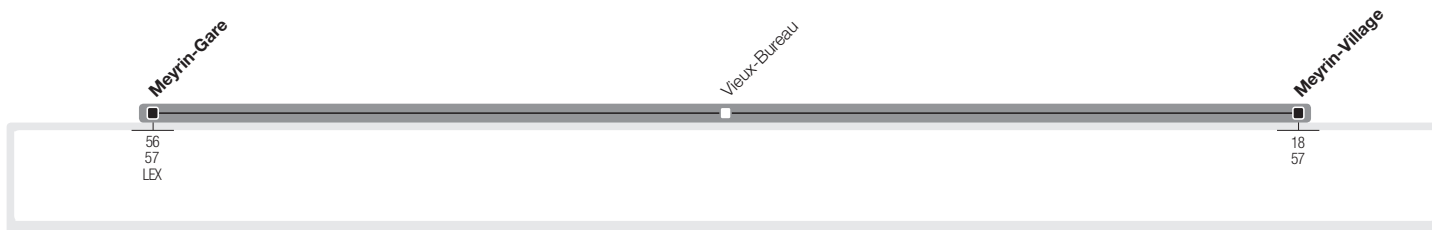

→ Meyrin-Gare
→ **Meyrin-Village**

→ Meyrin-Village
→ **Meyrin-Gare**

→ **Lundi-Vendredi Direction Meyrin-Village**

Meyrin-Gare	6:59	7:28	7:58	8:29	8:59	15:59	16:29	16:59	17:29	17:57
Vieux-Bureau	7:04	7:33	8:03	8:34	9:04	16:04	16:34	17:04	17:34	18:02
Meyrin-Village	7:09	7:38	8:08	8:39	9:09	16:09	17:39	17:09	17:39	18:07

→ **Samedi Direction Meyrin-Village**

Meyrin-Gare	13:59	14:29	14:59	15:28	15:59	16:28
Vieux-Bureau	14:04	14:34	15:04	15:33	16:04	16:33
Meyrin-Village	14:09	14:39	15:09	15:38	16:09	16:38

→ **Lundi-Vendredi Direction Meyrin-Gare**

Meyrin-Village	6:53	7:20	7:48	8:17	8:46	15:53	16:23	16:53	17:21	17:51
Grand-Puits	6:55	7:22	7:51	8:19	8:48	15:55	16:25	16:55	17:23	17:53
Meyrin-Gare	6:59	7:26	7:56	8:23	8:52	15:59	16:29	16:59	17:27	17:57

→ **Samedi Direction Meyrin-Gare**

Meyrin-Village	13:53	14:17	14:53	15:22	15:52	16:21
Grand-Puits	13:55	14:19	14:55	15:24	15:54	16:23
Meyrin-Gare	13:59	14:23	14:59	15:28	15:58	16:27

Généralités pour cette ligne