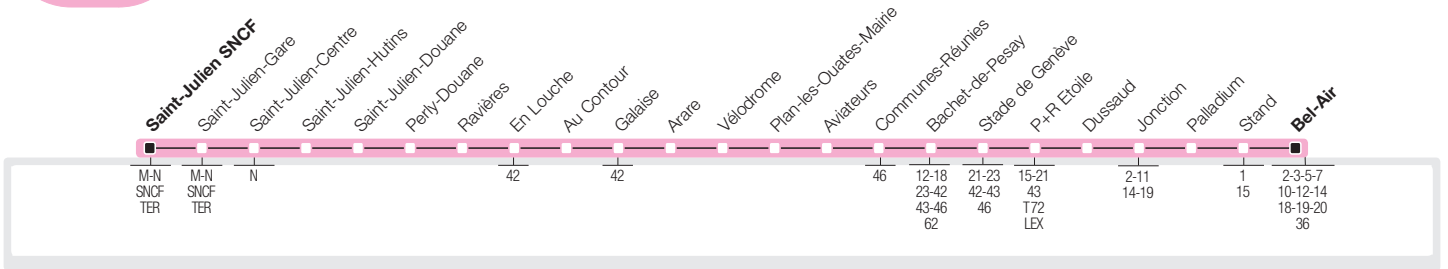

D → Bel-Air – Bachet-de-Pesay – Plan-les-Ouates – Perly
→ **Saint-Julien**

D → Saint-Julien – Perly – Plan-les-Ouates – Bachet-de-Pesay
→ **Bel-Air**

→ **Lundi-Vendredi Vacances Direction Saint-Julien SNCF**

Bel-Air	5:40	6:00	6:20	6:36	6:51	7:01	7:13	7:20	7:28	7:35	7:43	7:50	7:58	8:05	8:13	8:20	8:28	8:35	8:43	8:50	8:58	9:05	9:13	9:27
Stand	5:43	6:03	6:23	6:39	6:54	7:04	7:16	7:23	7:31	7:38	7:46	7:53	8:01	8:08	8:16	8:23	8:31	8:38	8:46	8:53	9:01	9:08	9:16	9:30
Jonction	5:47	6:07	6:27	6:43	6:58	7:09	7:21	7:28	7:36	7:43	7:51	7:58	8:06	8:13	8:21	8:28	8:36	8:43	8:51	8:58	9:06	9:13	9:21	9:35
P+R Etoile	5:50	6:11	6:31	6:48	7:03	7:13	7:25	7:33	7:41	7:48	7:56	8:03	8:11	8:18	8:26	8:33	8:41	8:48	8:56	9:03	9:11	9:18	9:26	9:40
Bachet-de-Pesay	5:54	6:14	6:34	6:51	7:06	7:17	7:29	7:36	7:44	7:51	7:59	8:07	8:15	8:22	8:30	8:37	8:45	8:52	9:00	9:06	9:14	9:21	9:29	9:43
Plan-les-Ouates-Mairie	5:57	6:18	6:38	6:55	7:10	7:20	7:32	7:40	7:48	7:55	8:03	8:10	8:18	8:25	8:33	8:40	8:48	8:55	9:03	9:10	9:18	9:25	9:33	9:47
Galaise	6:00	6:21	6:41	6:58	7:13	7:24	7:36	7:43	7:51	7:58	8:06	8:13	8:21	8:28	8:36	8:43	8:51	8:58	9:06	9:13	9:21	9:28	9:36	9:50
Ravières	6:04	6:24	6:44	7:01	7:16	7:27	7:39	7:47	7:55	8:02	8:10	8:17	8:25	8:32	8:40	8:47	8:55	9:02	9:10	9:17	9:25	9:32	9:40	9:54
Saint-Julien SNCF	6:09	6:30	6:50	7:07	7:22	7:33	7:45	7:53	8:01	8:08	8:16	8:23	8:31	8:38	8:46	8:53	9:01	9:08	9:16	9:23	9:31	9:38	9:46	10:00