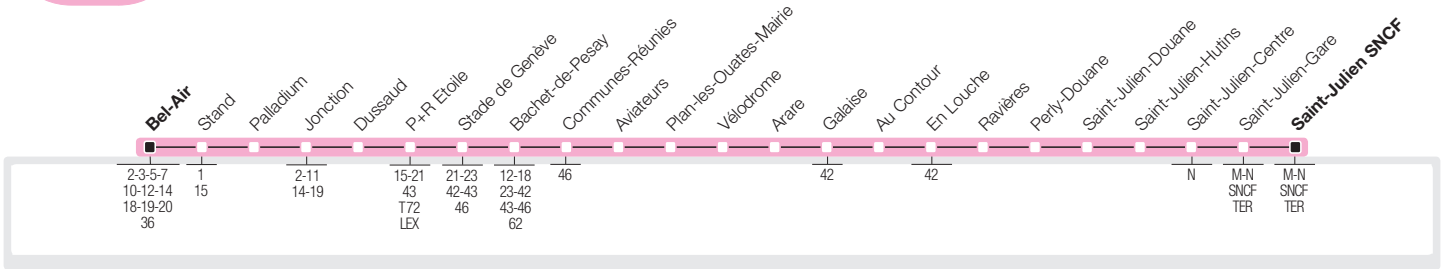

D → Bel-Air – Bachet-de-Pesay – Plan-les-Ouates – Perly
→ **Saint-Julien**

D → Saint-Julien – Perly – Plan-les-Ouates – Bachet-de-Pesay
→ **Bel-Air**

→ **Lundi-Vendredi Vacances Direction Saint-Julien SNCF**

Bel-Air	5:40	6:00	6:20	6:36	6:51	7:01	7:13	7:20	7:28	7:35	7:43	7:50	7:58	8:05	8:13	8:20	8:28	8:35	8:43	8:50	8:58	9:05	9:13	9:27
Stand	5:43	6:03	6:23	6:39	6:54	7:04	7:16	7:23	7:31	7:38	7:46	7:53	8:01	8:08	8:16	8:23	8:31	8:38	8:46	8:53	9:01	9:08	9:16	9:30
Jonction	5:47	6:07	6:27	6:43	6:58	7:09	7:21	7:28	7:36	7:43	7:51	7:58	8:06	8:13	8:21	8:28	8:36	8:43	8:51	8:58	9:06	9:13	9:21	9:35
P+R Etoile	5:50	6:11	6:31	6:48	7:03	7:13	7:25	7:33	7:41	7:48	7:56	8:03	8:11	8:18	8:26	8:33	8:41	8:48	8:56	9:03	9:11	9:18	9:26	9:40
Bachet-de-Pesay	5:54	6:14	6:34	6:51	7:06	7:17	7:29	7:36	7:44	7:51	7:59	8:07	8:15	8:22	8:30	8:37	8:45	8:52	9:00	9:06	9:14	9:21	9:29	9:43
Plan-les-Ouates-Mairie	5:57	6:18	6:38	6:55	7:10	7:20	7:32	7:40	7:48	7:55	8:03	8:10	8:18	8:25	8:33	8:40	8:48	8:55	9:03	9:10	9:18	9:25	9:33	9:47
Galaise	6:00	6:21	6:41	6:58	7:13	7:24	7:36	7:43	7:51	7:58	8:06	8:13	8:21	8:28	8:36	8:43	8:51	8:58	9:06	9:13	9:21	9:28	9:36	9:50
Ravières	6:04	6:24	6:44	7:01	7:16	7:27	7:39	7:47	7:55	8:02	8:10	8:17	8:25	8:32	8:40	8:47	8:55	9:02	9:10	9:17	9:25	9:32	9:40	9:54
Saint-Julien SNCF	6:09	6:30	6:50	7:07	7:22	7:33	7:45	7:53	8:01	8:08	8:16	8:23	8:31	8:38	8:46	8:53	9:01	9:08	9:16	9:23	9:31	9:38	9:46	10:00